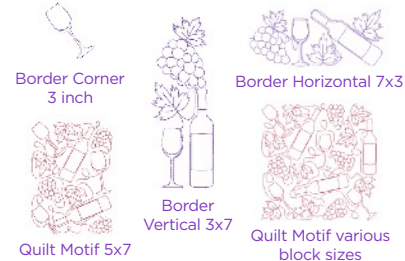

mwn31 4x4

mwn32 4x4

mwn34 4x4

mwn35 4x4

mwn36 4x4

mwn37 4x4

mwn39 4x4

mwn40 4x4

Quilt Motifs

Border Corner 3 inch

Border Horizontal 7x3

Quilt Motif 5x7

Border Vertical 3x7

Quilt Motif various block sizes